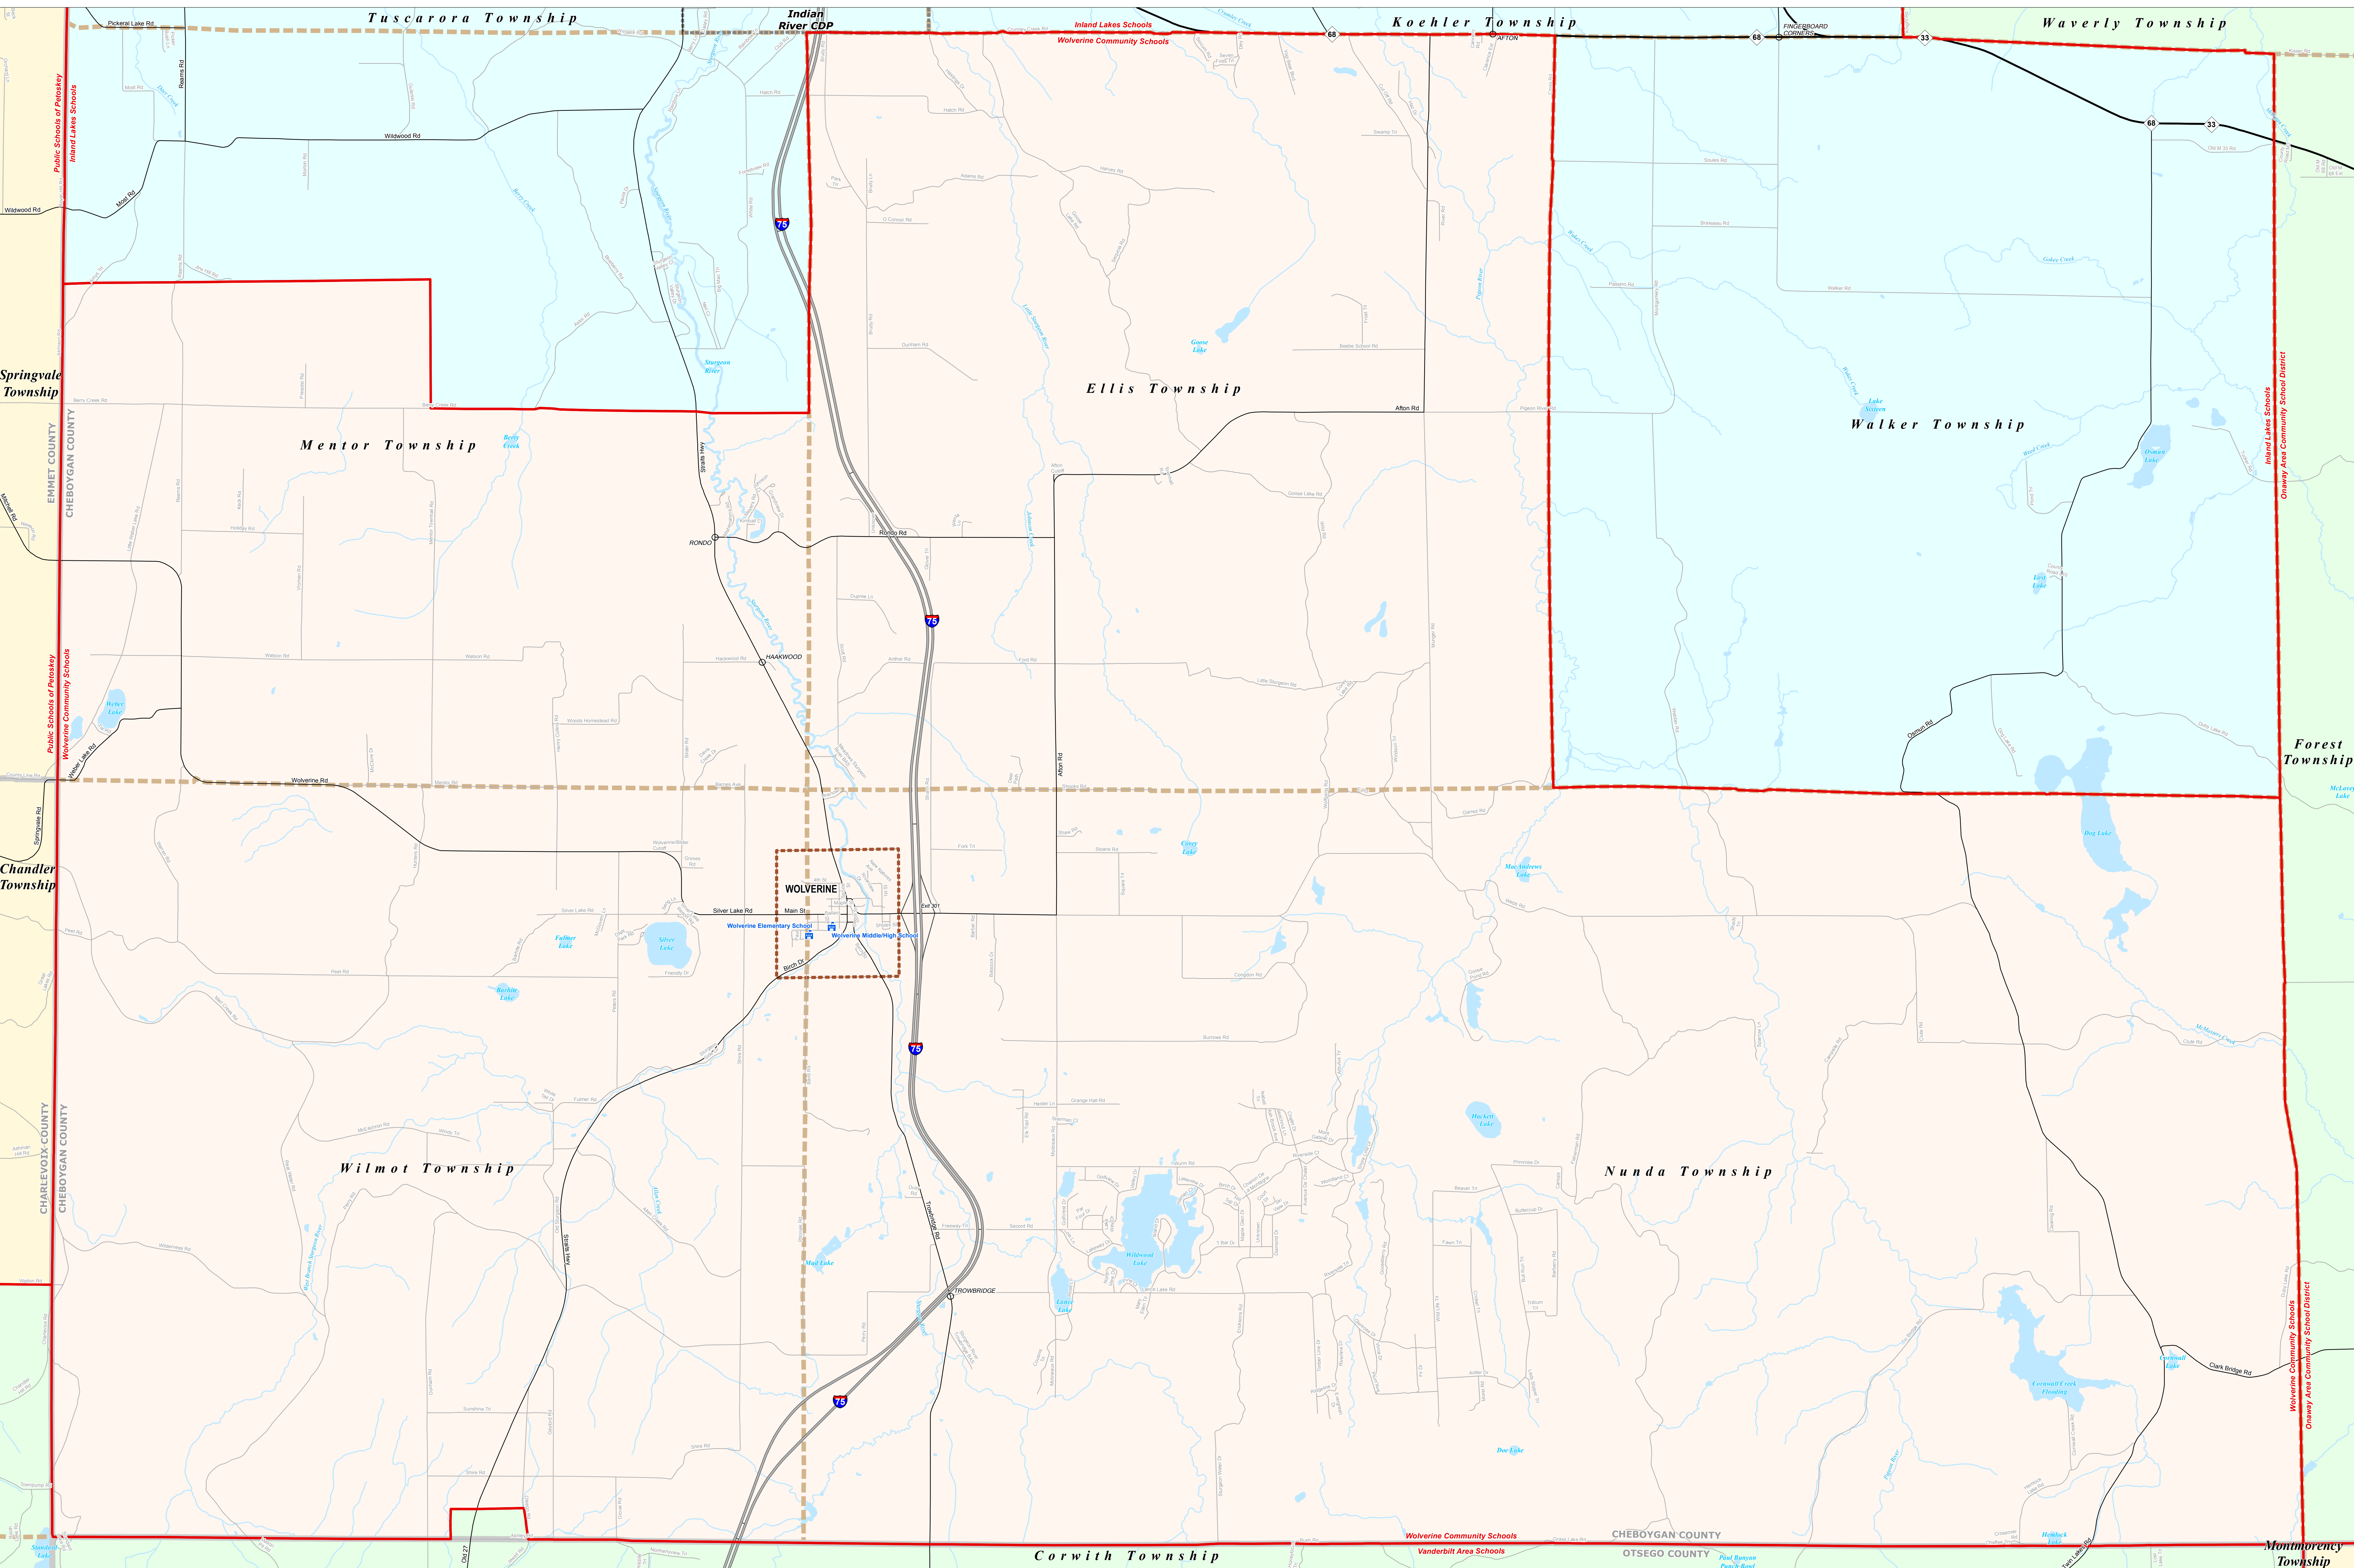

WOLVERINE COMMUNITY SCHOOLS

Cheb-Otsego-Presque Isle ESD

0 0.25 0.5 1 Miles

School District	Unincorporated Place	Railroad
County	School	Water Feature
City	Freeway	River, Stream, or Drain
Township	Primary Road	
Village	Local Road	
Census Designated Place